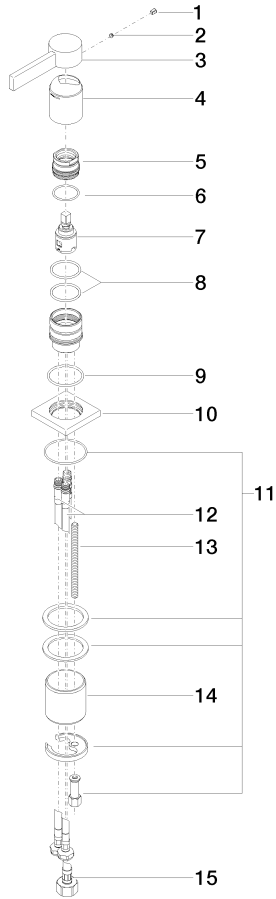

MEM Single-lever basin mixer - Chrome

MEM

29 210 782

- hole diameter 35 mm
- rosette 60 x 60 mm
- 3x screw-in M 10 x 1 pressure hose, leak-tested

	Chrome	29 210 782-00
	Brushed Platinum	29 210 782-06
	Platinum	29 210 782-08
	Dark Chrome	29 210 782-19
	Brushed Durabronze (23kt Gold)	29 210 782-28
	Brushed Champagne (22kt Gold)	29 210 782-46
	Champagne (22kt Gold)	29 210 782-47
	Brushed Dark Platinum	29 210 782-99

29 210 782

mm [inches]

Flow rate chart

Certificates

LGA_28449.

GDV_0400283.

29 210 782

Parts for other finishes can be found here: Brushed Platinum

Spare parts list

No.	Item Number	Name	Quantity used	Delivery time
1	90 31 20 109 00 90	plug	1	2
2	90 31 11 063 00 90	pin	1	2
3	09 20 78 057-00	handle	1	10
4	09 11 02 289-00	cover	1	10
5	09 24 04 288 90	nut	1	2
6	09 14 10 137 90	seal	1	2
7	90 15 05 042 00 90	cartridge	1	2
8	09 14 10 192 90	seal	2	2
9	09 14 10 067 90	seal	1	2
10	09 27 78 040-00	rosette	1	10
11	04 30 11 038 02 90	fixing set	1	2
12	04 30 04 104 00 90	hose	2	2
13	09 31 11 012 90	pin	1	2
14	09 18 40 079 90	sleeve	1	2
15	04 30 04 019 00 90	hose	1	2