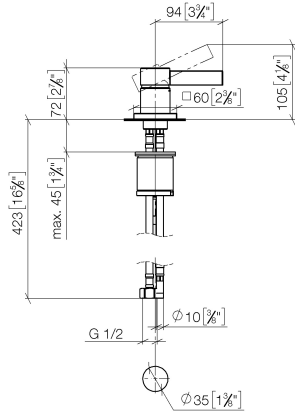

MEM Single-lever basin mixer - Chrome

MEM

29 210 782

- hole diameter 35 mm
- rosette 60 x 60 mm
- 3x screw-in M 10 x 1 pressure hose, leak-tested

	Chrome	29 210 782-00
	Brushed Platinum	29 210 782-06
	Platinum	29 210 782-08
	Dark Chrome	29 210 782-19
	Brushed Durabronze (23kt Gold)	29 210 782-28
	Brushed Champagne (22kt Gold)	29 210 782-46
	Champagne (22kt Gold)	29 210 782-47
	Brushed Dark Platinum	29 210 782-99

29 210 782

mm [inches]

Flow rate chart

Certificates

LGA_28449.

GDV_0400283.

29 210 782

Parts for other finishes can be found here: Brushed Platinum

Spare parts list

No.	Item Number	Name	Quantity used	Delivery time
1	90 31 20 109 00 90	plug	1	2
2	90 31 11 063 00 90	pin	1	2
3	09 20 78 057-00	handle	1	10
4	09 11 02 289-00	cover	1	10
5	09 24 04 288 90	nut	1	2
6	09 14 10 137 90	seal	1	2
7	90 15 05 042 00 90	cartridge	1	2
8	09 14 10 192 90	seal	2	2
9	09 14 10 067 90	seal	1	2
10	09 27 78 040-00	rosette	1	10
11	04 30 11 038 02 90	fixing set	1	2
12	04 30 04 104 00 90	hose	2	2
13	09 31 11 012 90	pin	1	2
14	09 18 40 079 90	sleeve	1	2
15	04 30 04 019 00 90	hose	1	2